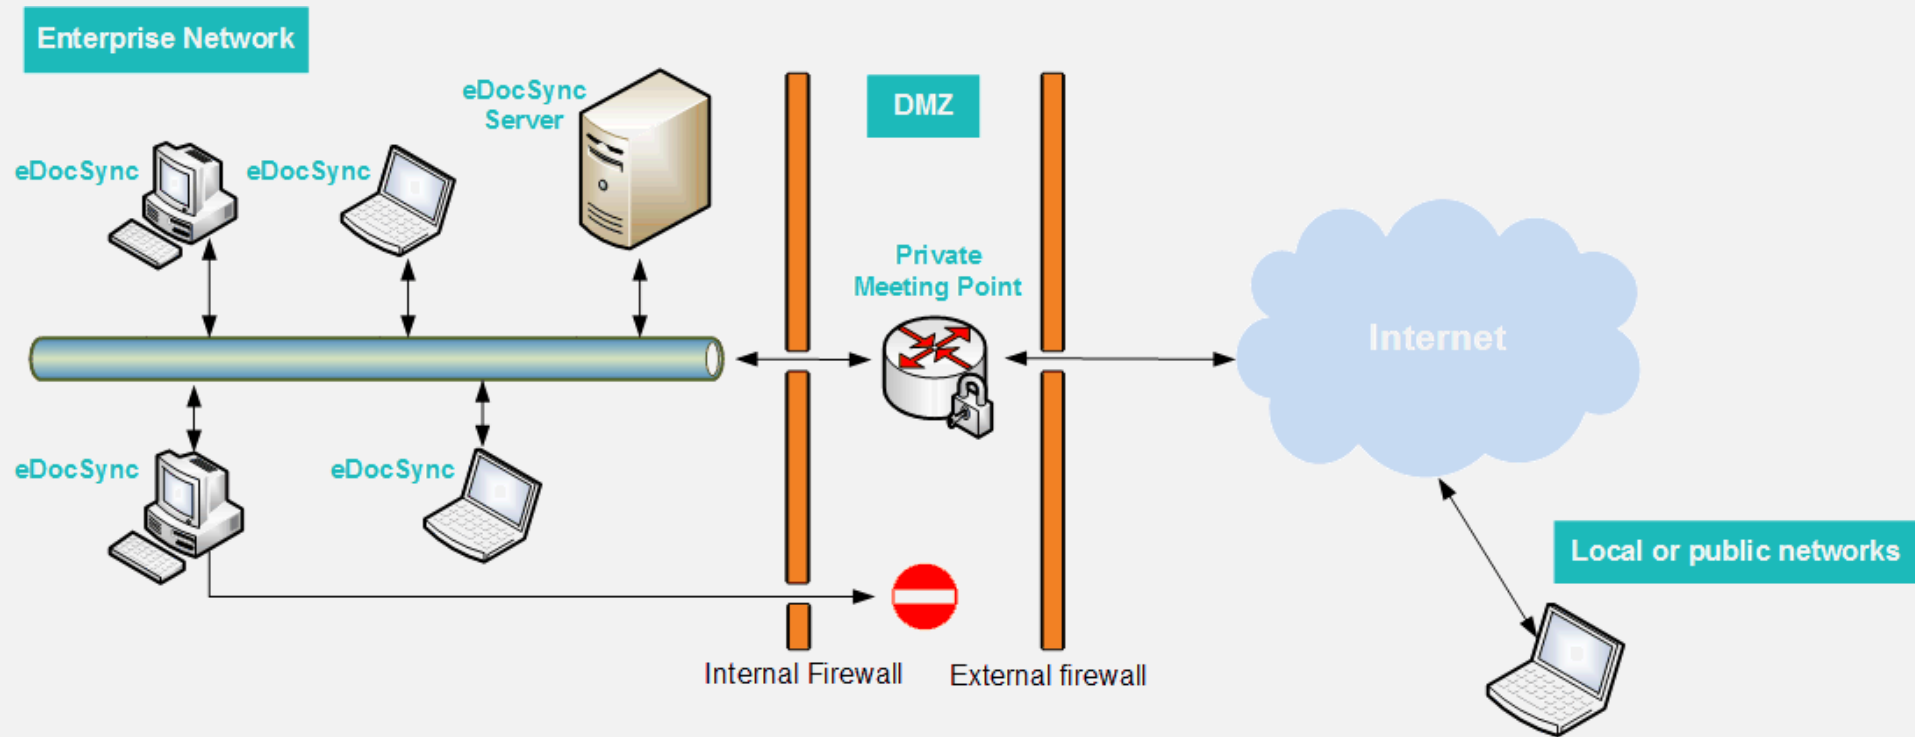

230 avenue de Colmar

F-67100 Strasbourg

Phone: +33 (0) 970 444 607

info@syncevolution.com

www.syncevolution.com

The eDocSync Suite

- Composed by 5 components:
 - **eDocSync PC Client**: regular instance.
 - **eDocSync Server**: Personal Online Document Server with the same functionalities as the PC Client.
 - **eDocSync Web**: consult your shared documents via a navigator web.
 - **eDocSync IOS**: consult your shared documents directly on your iphone.
 - **Enterprise Private Meeting Point**: gateway solution providing a private eDocSync network for each company for the optimal level of security.

The Enterprise Private Meeting Point

- Monitor information exchanges through industry-standard firewalls and DMZ architectures.

The Enterprise Private Meeting Point

- Once installed with our help, the Meeting Point is fully managed by the company.

Only requirements: external IP address

Configuration
Contacts
Errors report

Logout

Configuration

The Meeting Point allow to administrate two elements essential to the functioning of EdocSync:
-the relays. The role of a relay is to enable EdocSync contacts not connected directly (via LAN or Internet) to communicate.
-and the EdocSync contacts.